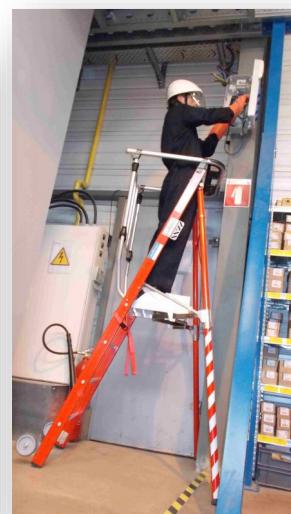

Product features

- Compliant with EN131.7
- Intuitive and user-friendly set-up: unfold and deploy the front legs in one easy move assuring stability in compliance with industry standards
- Lightweight butterfly legs (no extra side legs necessary)
- Extra-large work space and lightweight high-performance platform
- Integrated tool holder fitted as a standard feature on all models

« Ultralight » Special features

- Customized wheel position available
- D-shaped rungs
- Non-conductive and non-stain polyester composite/fibreglass stiles

LIGHTWEIGHT INDIVIDUAL
MOBILE PLATFORM

EN 131.7 compliant